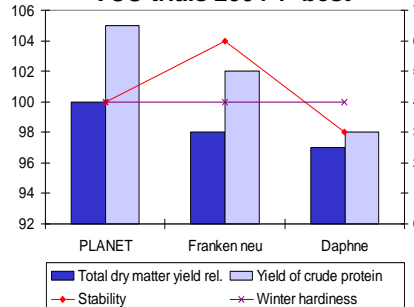

BSA-classification 2005 (Germany) 9=best

Winter hardiness	5
Stability	6
Content of crude protein	6
Total dry matter yield	6
Dry matter yield first cut	6
Dry matter yield following cuts	6

Classification 2005 (Austria) 1=best

Stability	4
Winter hardiness	4
Total dry matter yield	100
Yield of crude protein	105

Planet | Forage

Medicago sativa
Diploid
Listed in AT, BY, CH, CZ, DE,
LT, LV, PL, TR, UA, RU

Yield

very good

All specified information is given to the best of our knowledge and belief, but without guarantee on completeness and correctness. Despite care we cannot guarantee that the described characteristics are repeatable / comprehensive in agricultural practice in each case. Euro Grass excludes adhesion for damage or claims for damages, resulting of the use for the variety specified in this description.

Scores of the German VCU trials 2005 9=best

Results of the Austrian VCU trials 2004 1=best

Join the Green Evolution