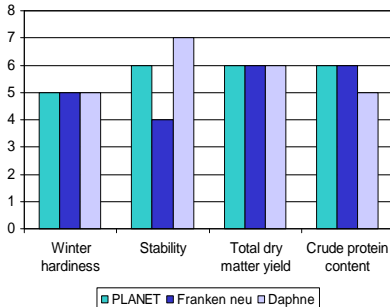

BSA-classification 2005 (Germany) 9=best

Winter hardiness	5
Stability	6
Content of crude protein	6
Total dry matter yield	6
Dry matter yield first cut	6
Dry matter yield following cuts	6

Classification 2005 (Austria) 1=best

Stability	4
Winter hardiness	4
Total dry matter yield	100
Yield of crude protein	105

Planet | Forage

Medicago sativa
Diploid
Listed in AT, BY, CH, CZ, DE,
LT, LV, PL, TR, UA, RU

Yield

very good

All specified information is given to the best of our knowledge and belief, but without guarantee on completeness and correctness. Despite care we cannot guarantee that the described characteristics are repeatable / comprehensive in agricultural practice in each case. Euro Grass excludes adhesion for damage or claims for damages, resulting of the use for the variety specified in this description.

Scores of the German VCU trials 2005 9=best

Results of the Austrian VCU trials 2004 1=best

Join the Green Evolution